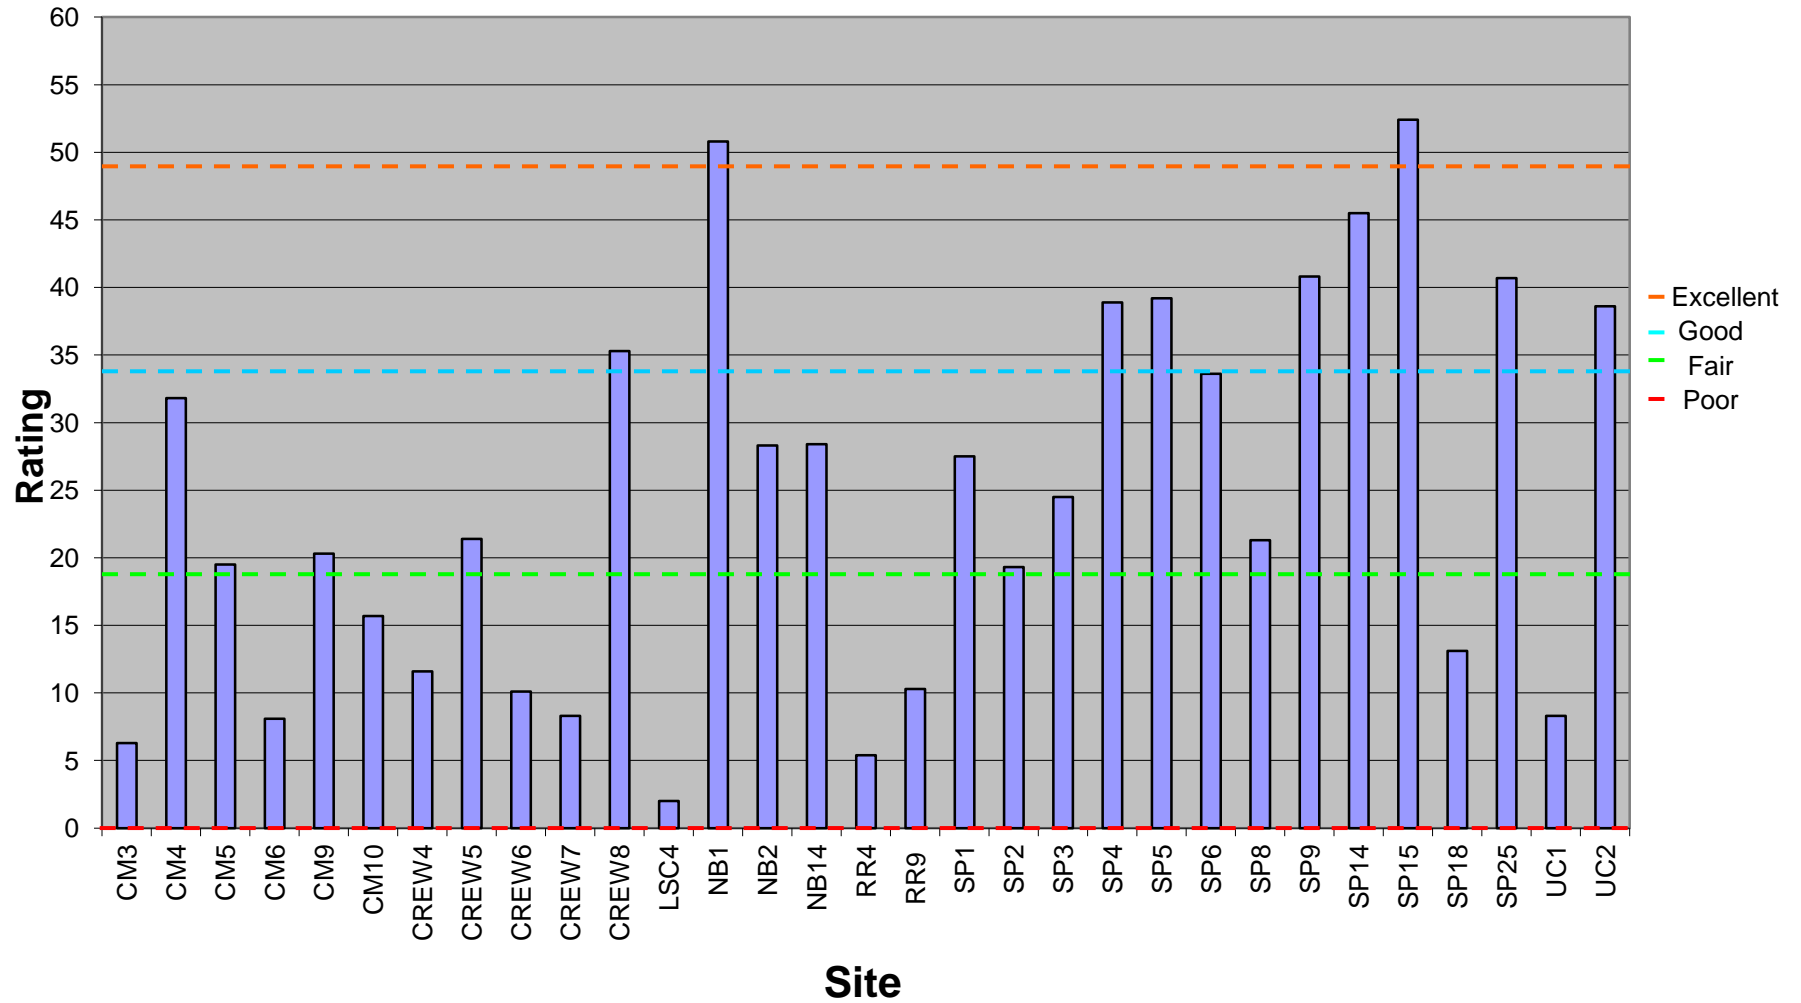

# Sampling Results: Spring 2013

Stream quality scores for Adopt-A-Stream sites for the Spring of 2013. Scores based on volunteers samples of the macroinvertebrate community within a 300ft section of the river. Site locations can be found here: <http://www.cwcc.org/programs/adoptastream/monitoring/>

## Sampling Results: Fall 2013

Stream quality scores for Adopt-A-Stream sites for the Fall of 2013. Scores based on volunteers samples of the macroinvertebrate community within a 300ft section of the river. Site locations can be found here: <http://www.cwc.org/programs/adoptastream/monitoring/>