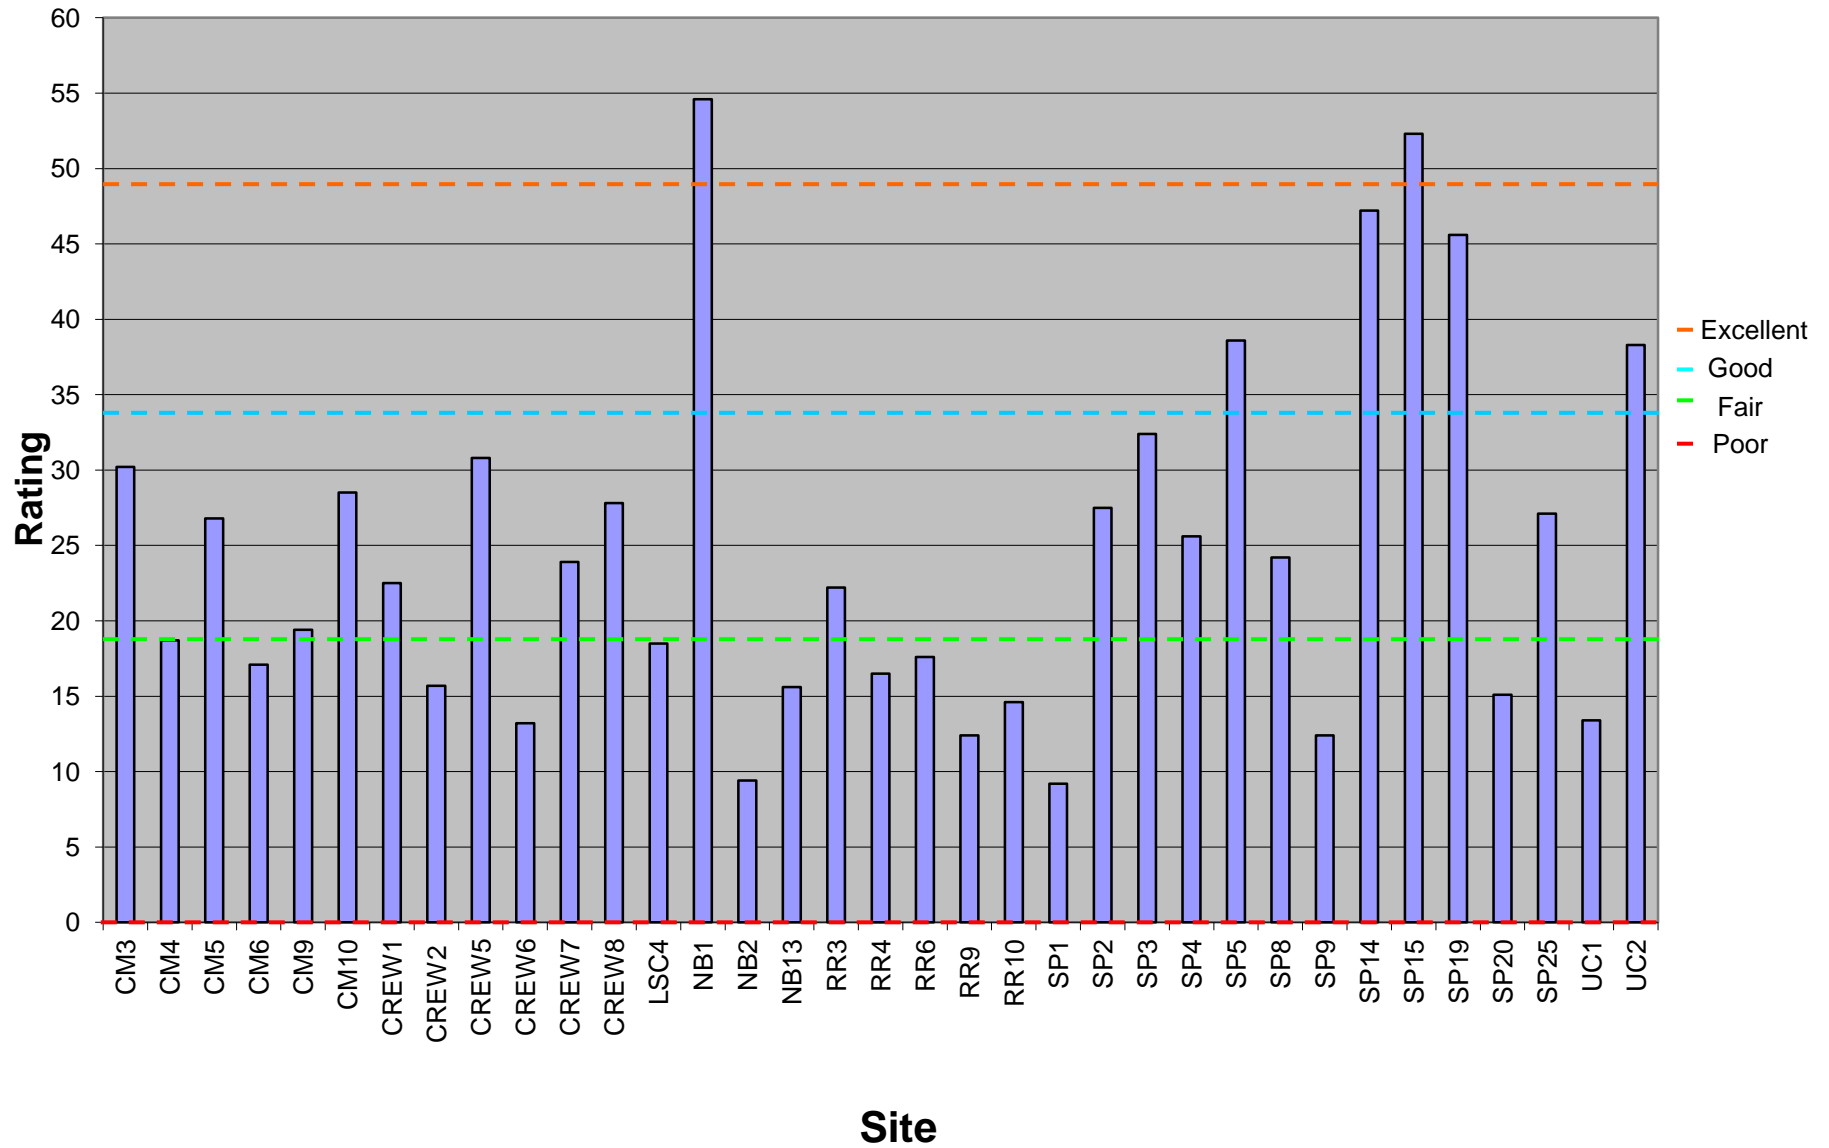

# Sampling Results: Spring 2013

Stream quality scores for Adopt-A-Stream sites for the Spring of 2013. Scores based on volunteers samples of the macroinvertebrate community within a 300ft section of the river. Site locations can be found here: <http://www.cwcc.org/programs/adoptastream/monitoring/>

## Sampling Results: Fall 2013

Stream quality scores for Adopt-A-Stream sites for the Fall of 2013. Scores based on volunteers samples of the macroinvertebrate community within a 300ft section of the river. Site locations can be found here: <http://www.cwc.org/programs/adoptastream/monitoring/>